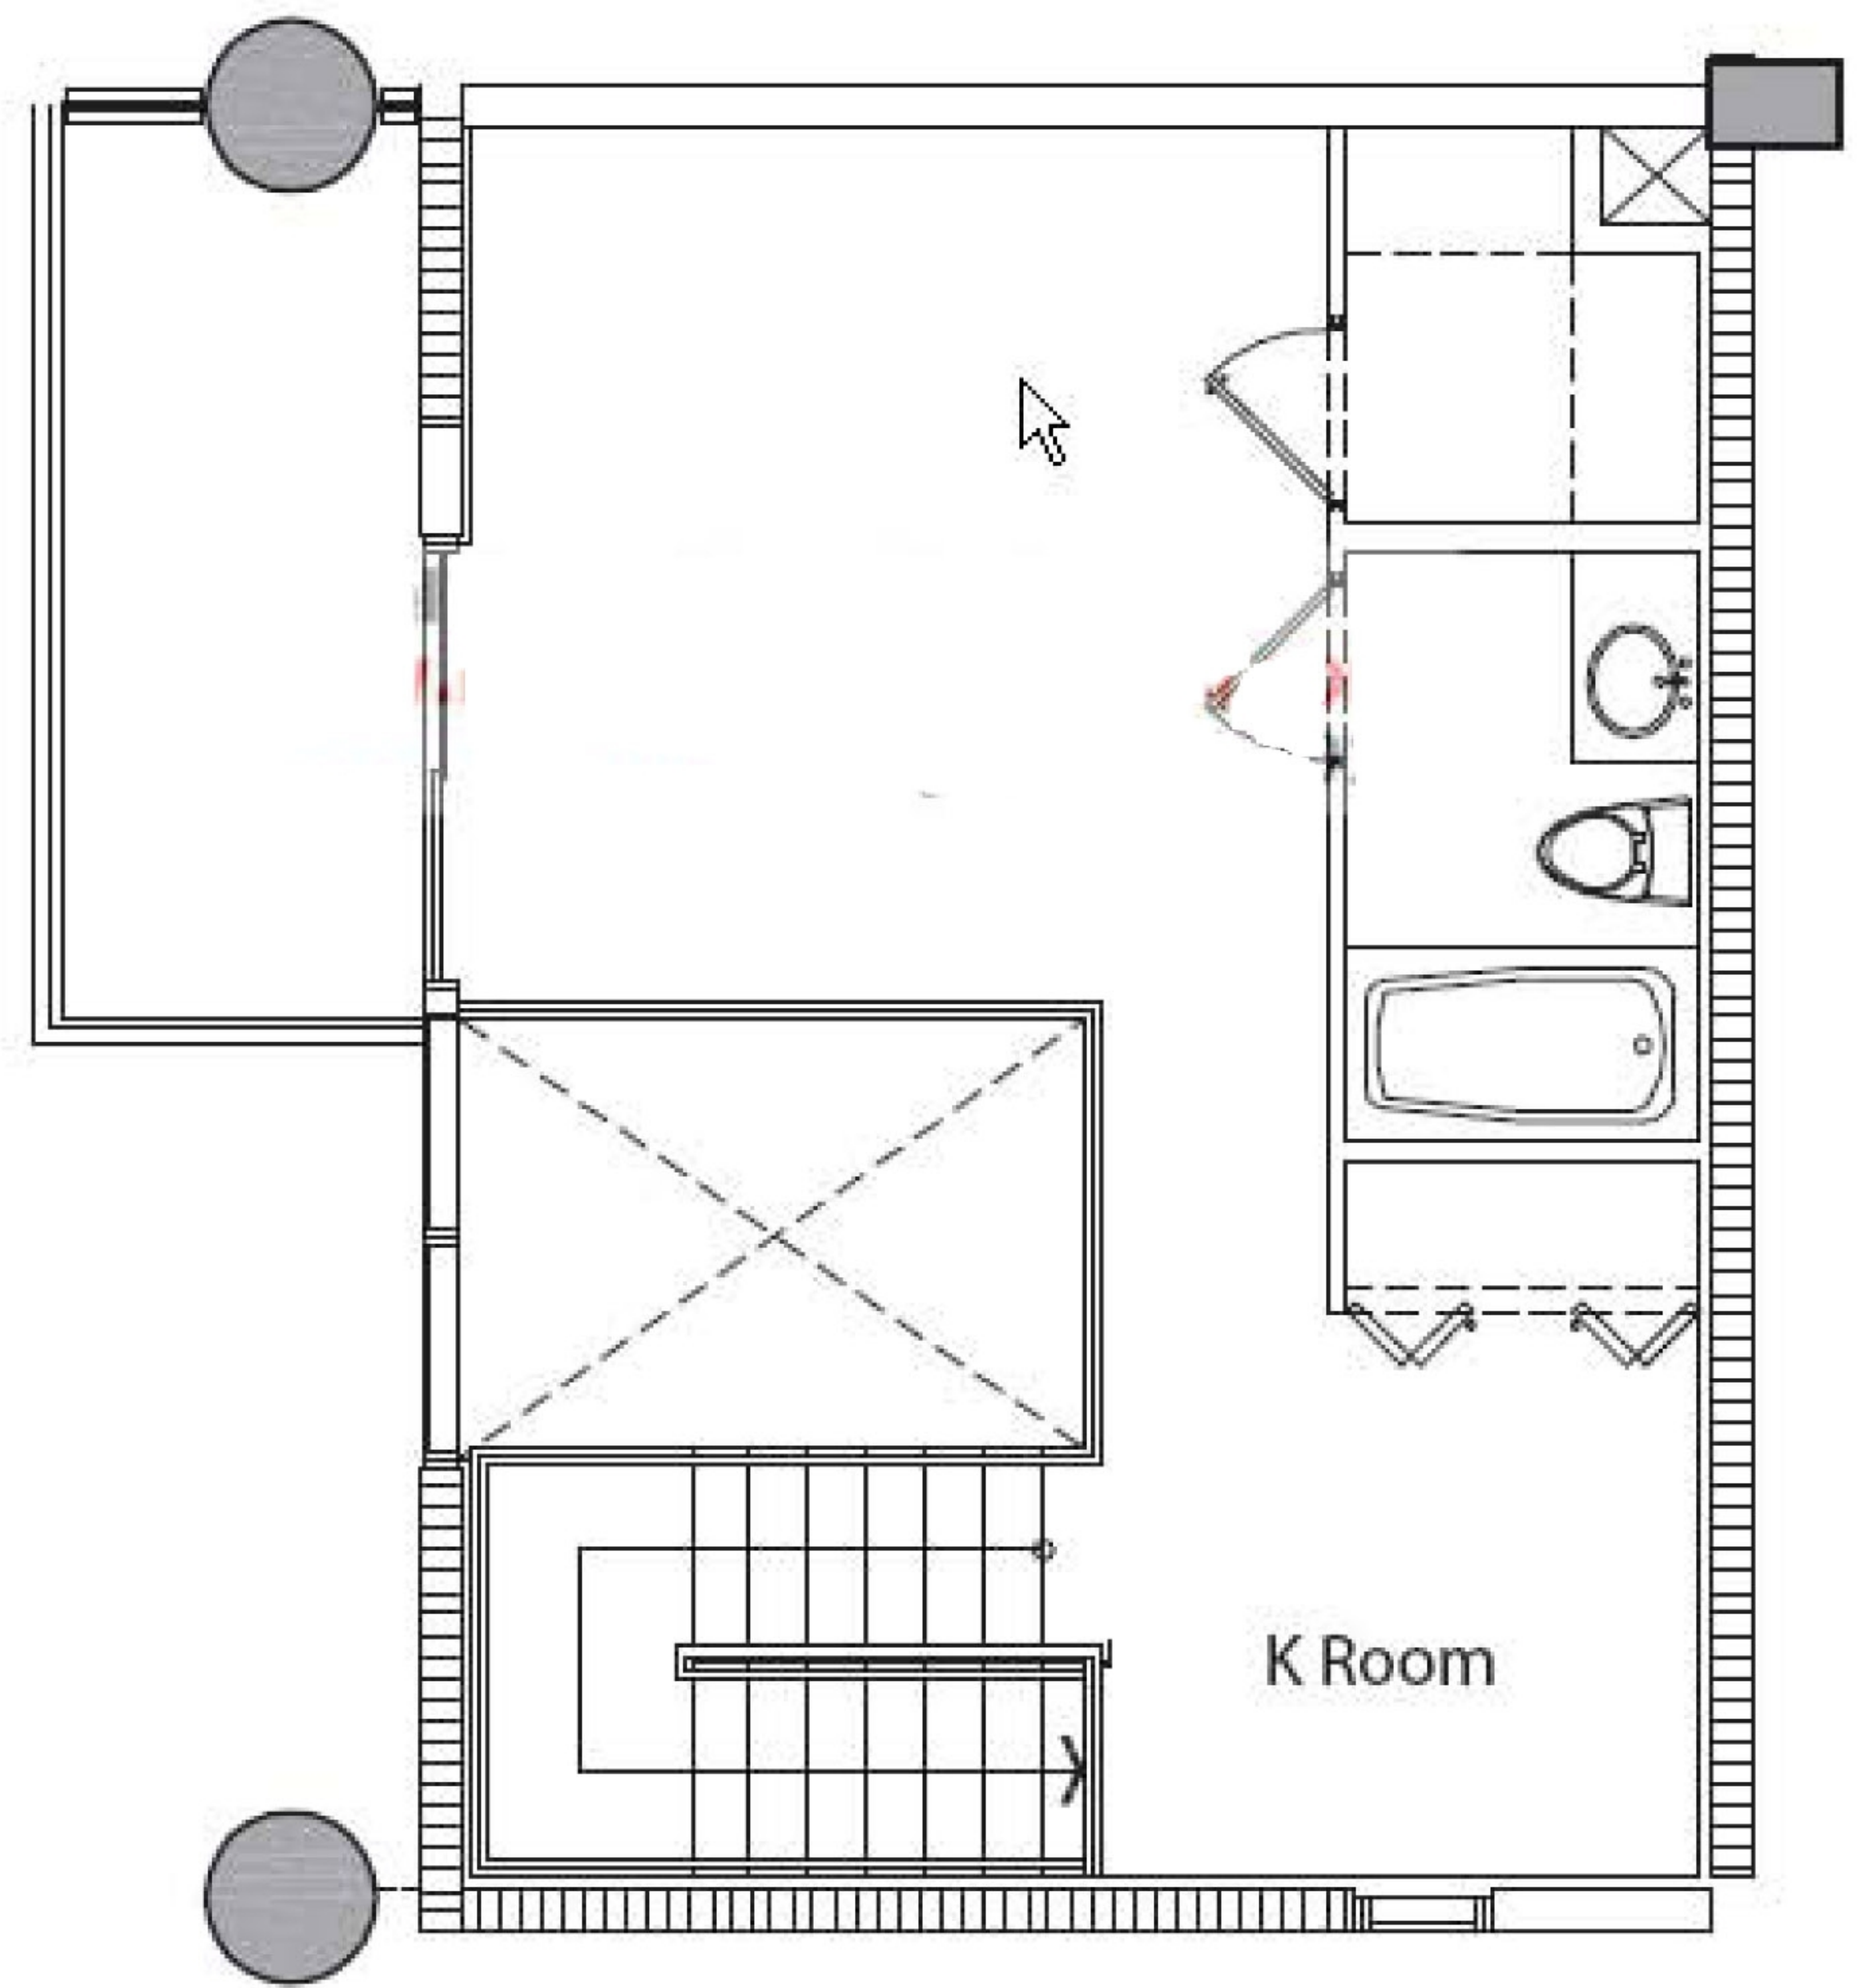

Lower Level

Upper Level

Split™ 8/9/10/11 ■ 1 Bedroom Area/ 1.5 Bath ■ AC Area: 851 sq.ft. 79 m² ■ Balcony 226+90 sq.ft. ■ 21+8m² ■ Total Area: 1,167 sq.ft. 108m²