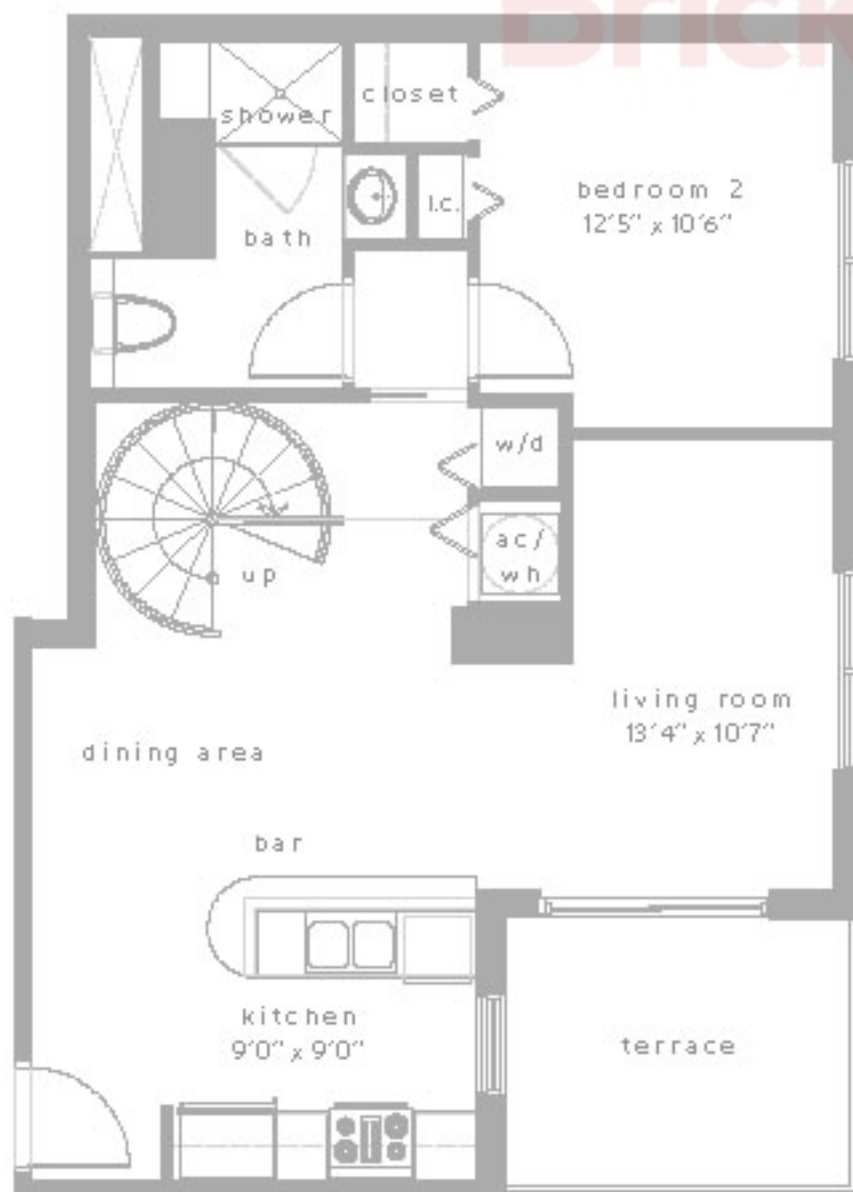

flat level

mezzanine level

loft residences

loft J

2 bed & 2 bath

residence	1106 sq.ft.	102.8 m <sup>2</sup>
terrace	87 sq.ft.	8.0 m <sup>2</sup>
total	1193 sq.ft.	110.8 m <sup>2</sup>