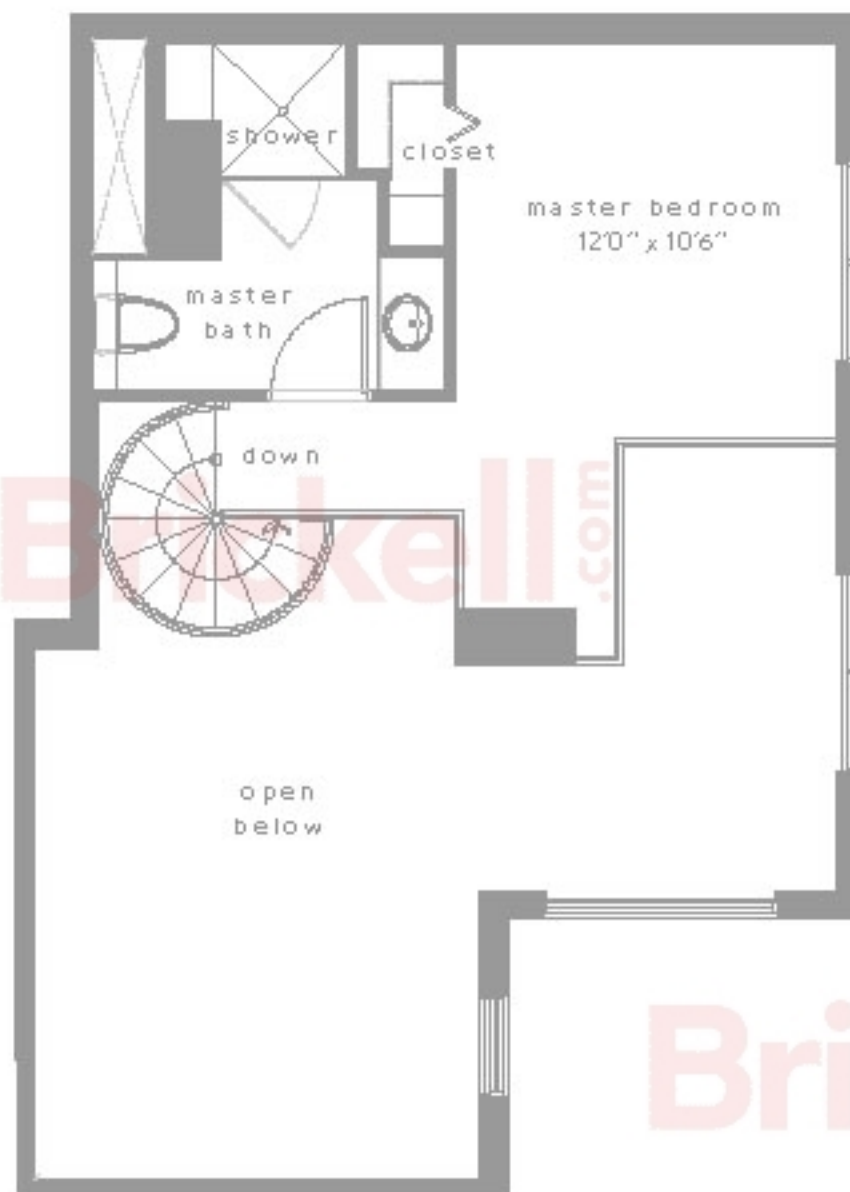

flat level

mezzanine level

loft residences

loft J

2 bed & 2 bath

residence	1106 sq.ft.	102.8 m <sup>2</sup>
terrace	87 sq.ft.	8.0 m <sup>2</sup>
total	1193 sq.ft.	110.8 m <sup>2</sup>