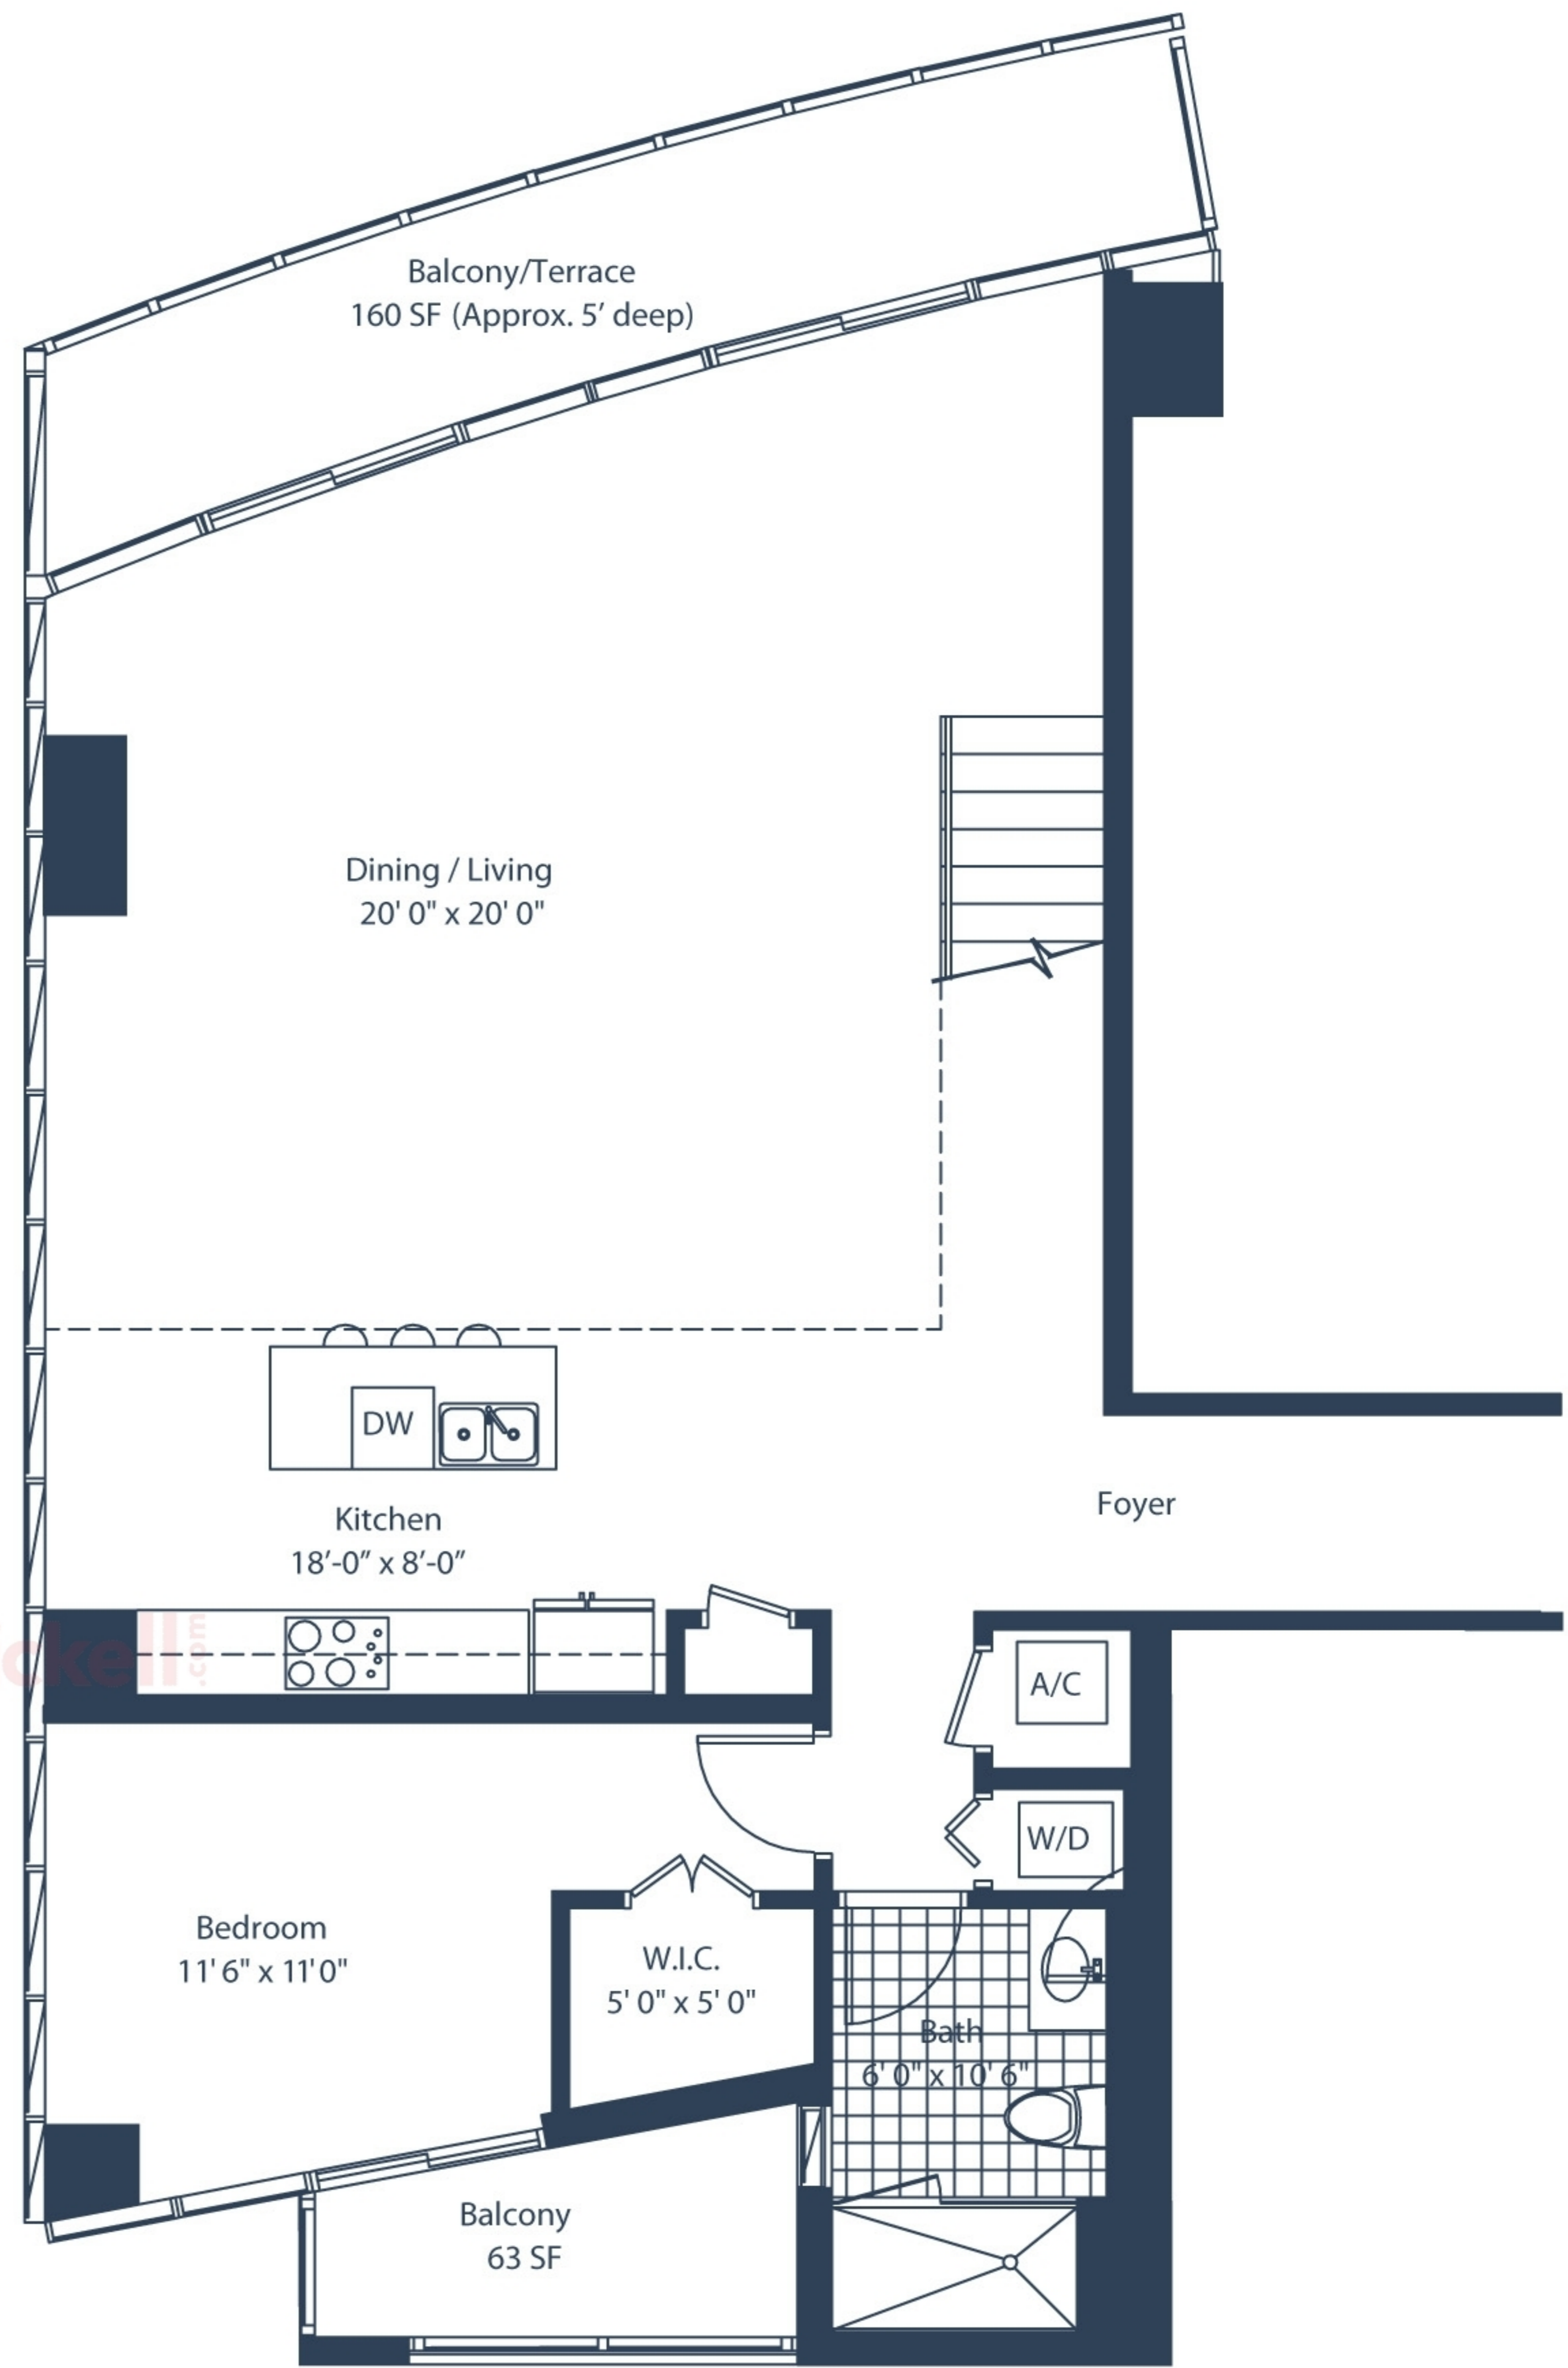

Upper Level

Lower Level

Brickell.com

PENTHOUSE 8	LINE 12
2 Bedroom / 2 Bath	
Levels: 51 + 52	
Area Under AC:	1952 SF
Balcony:	286 SF
<b>Total:</b>	<b>2238 SF</b>