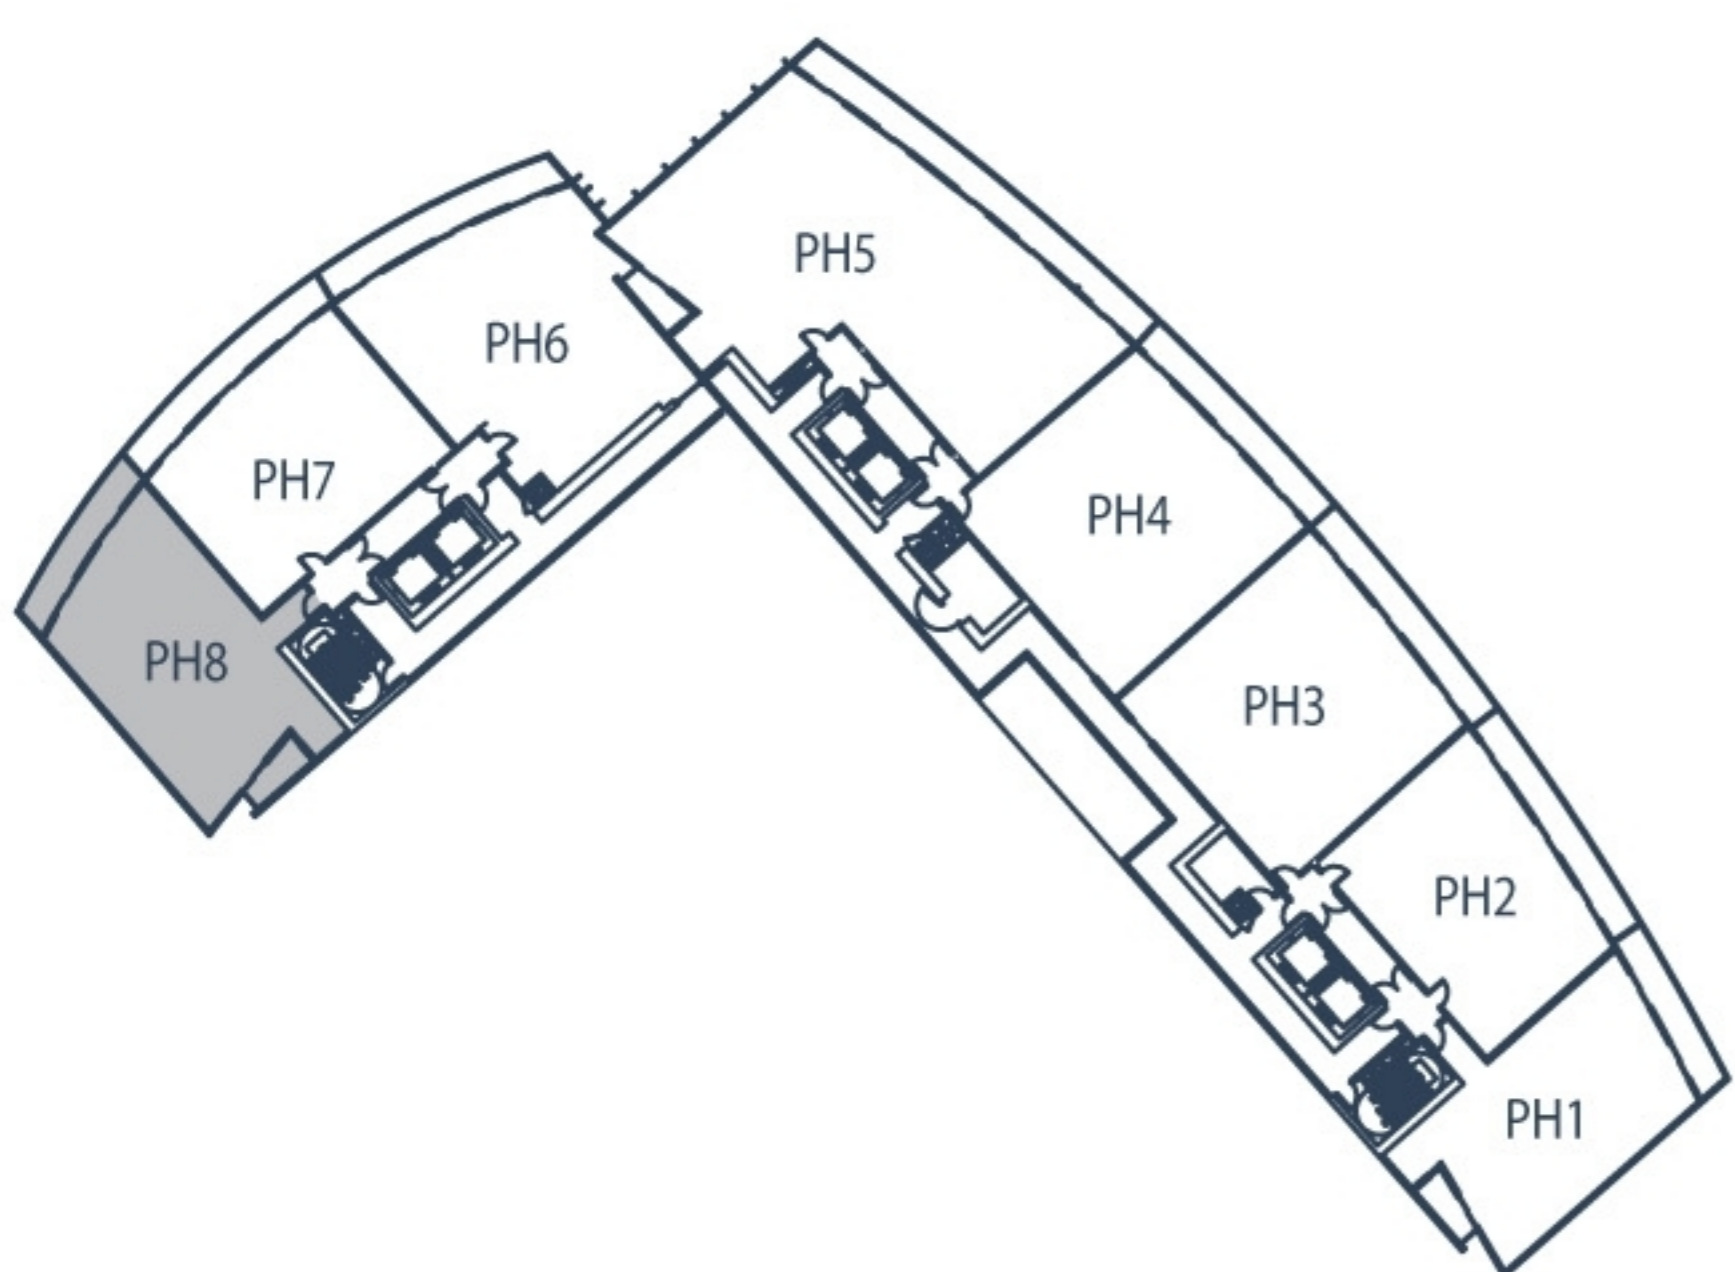

Upper Level

Lower Level

Brickell.com

PENTHOUSE 8	LINE 12
2 Bedroom / 2 Bath	
Levels: 51 + 52	
Area Under AC:	1952 SF
Balcony:	286 SF
<b>Total:</b>	<b>2238 SF</b>