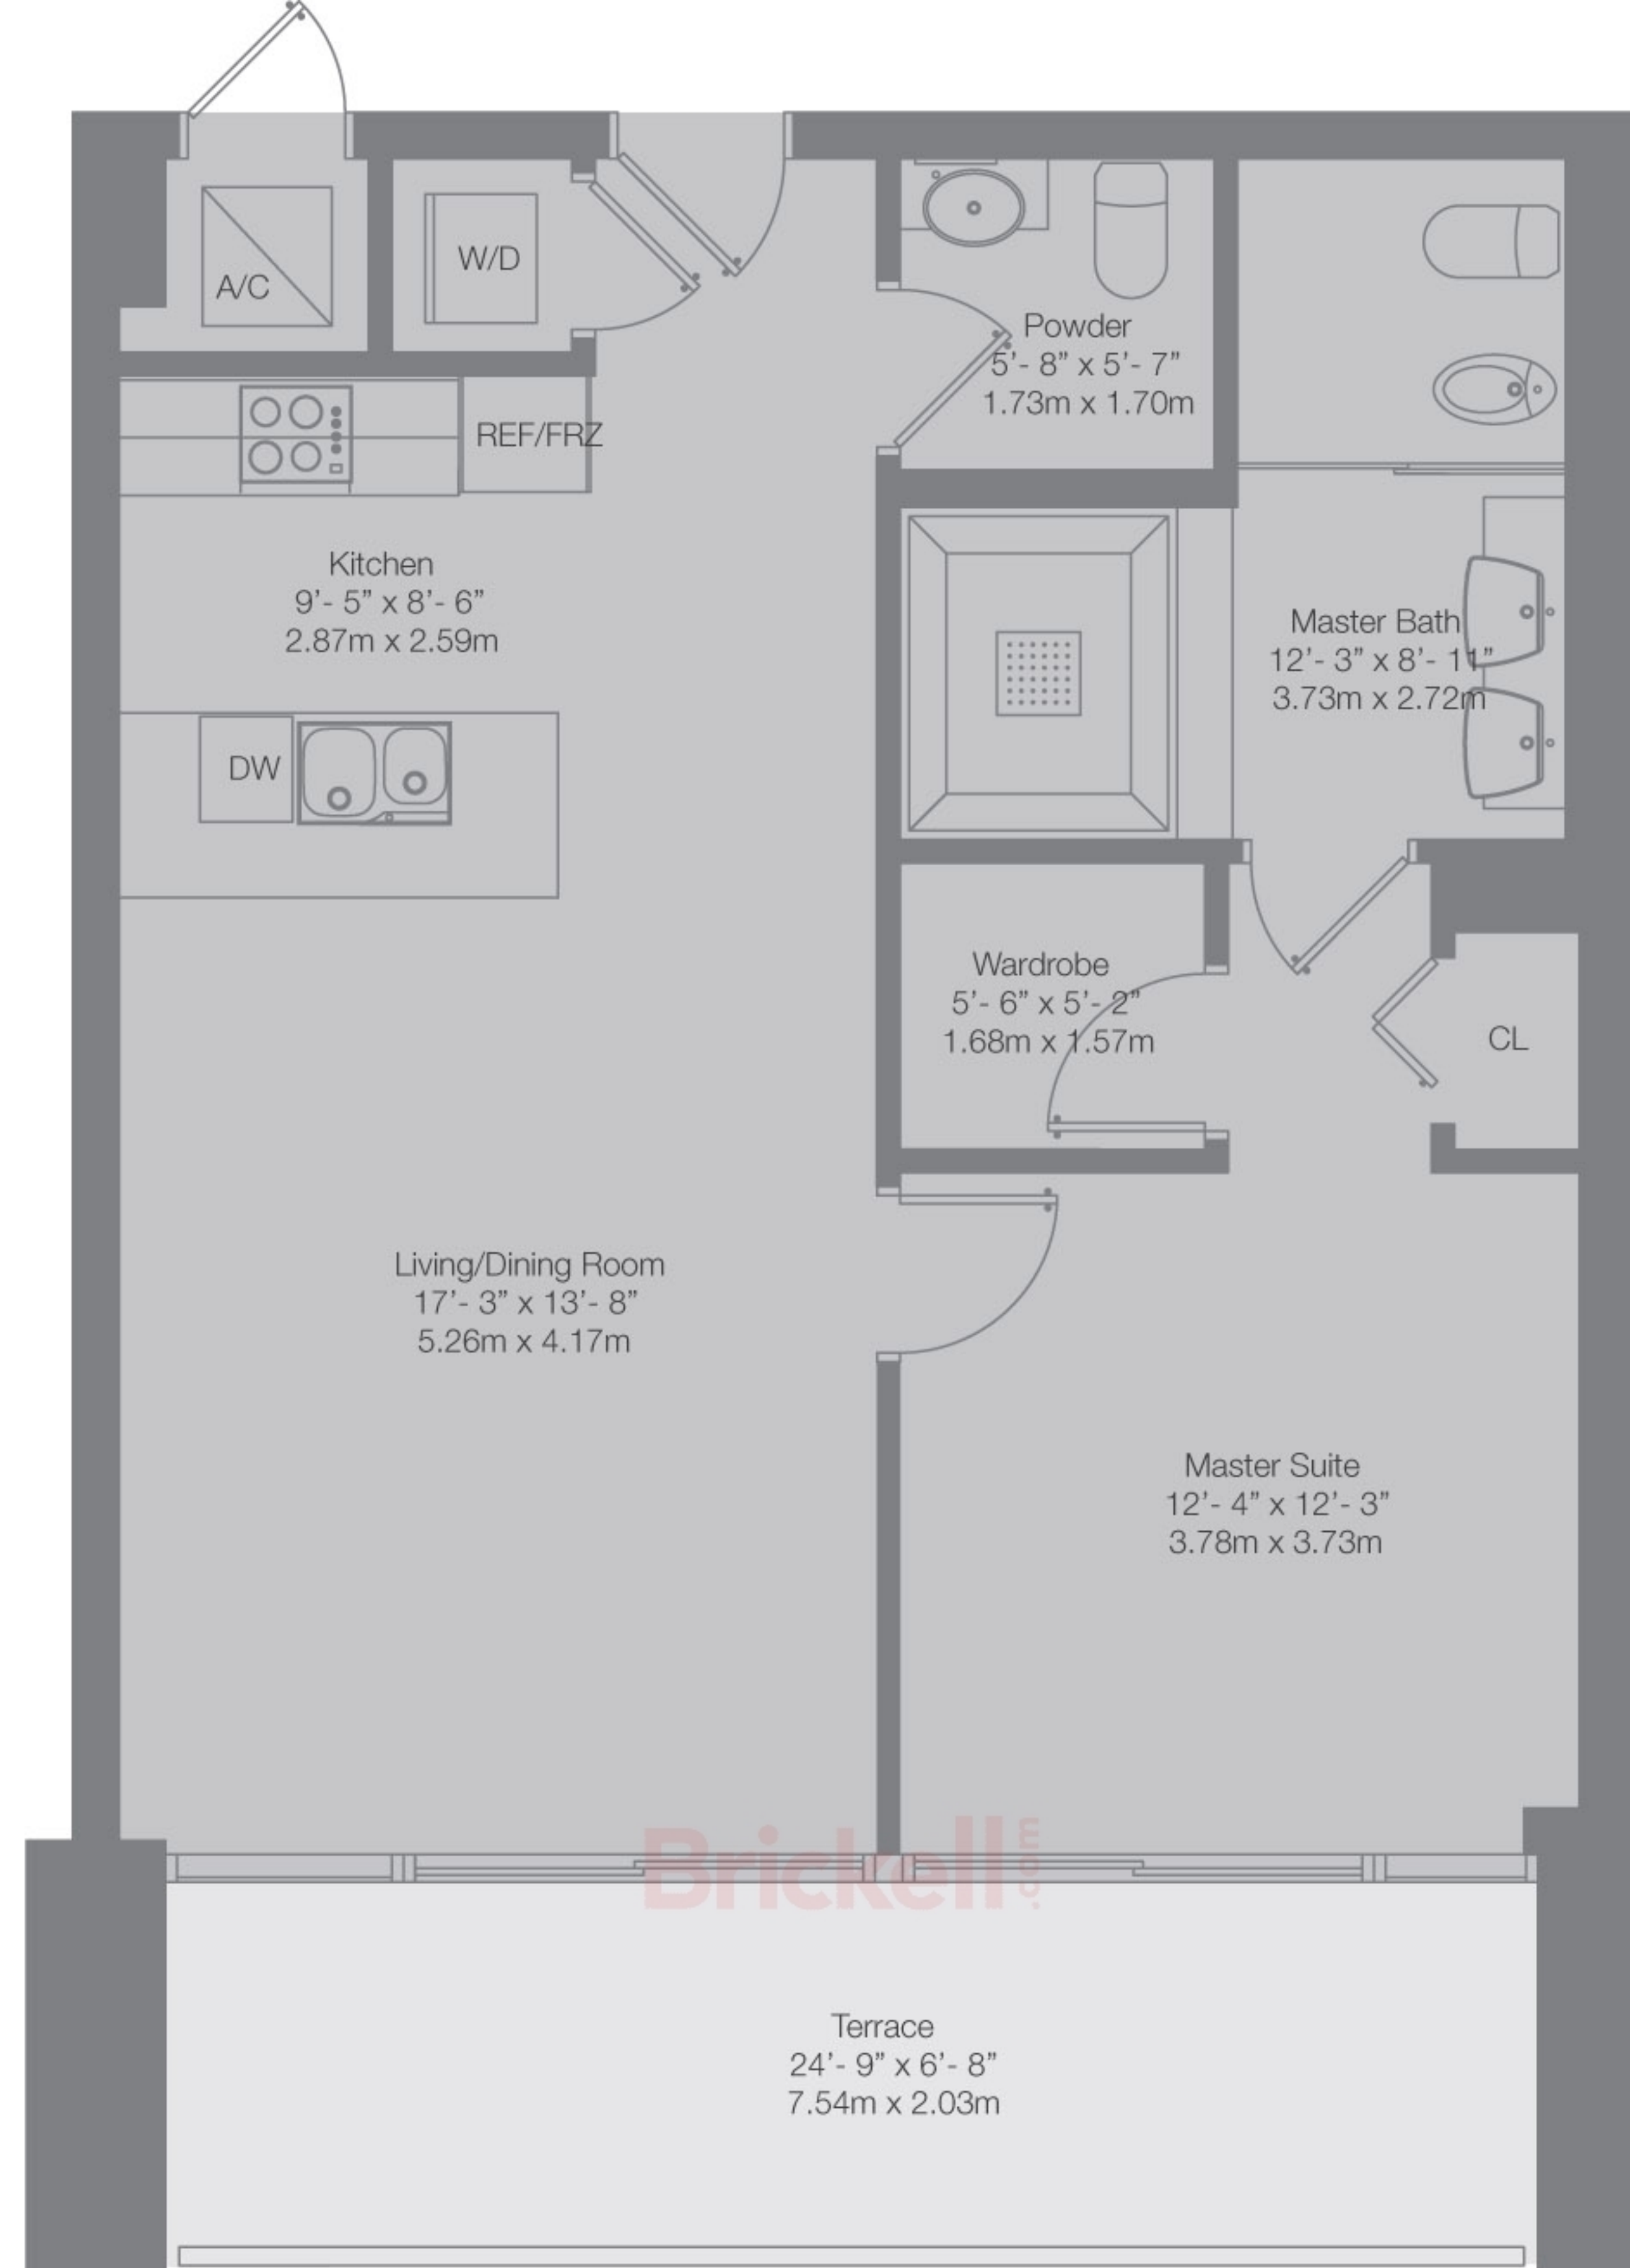

Brickell.com

Brickell.com

Brickell.com

TOWER
09/10/13/14

1 Bedroom - 1.5 Baths

Interior	867 sq. ft.	80.55 m ²
Terrace	173 sq. ft.	16.07 m ²
Total	1,040 sq. ft.	96.62 m²

EPIC