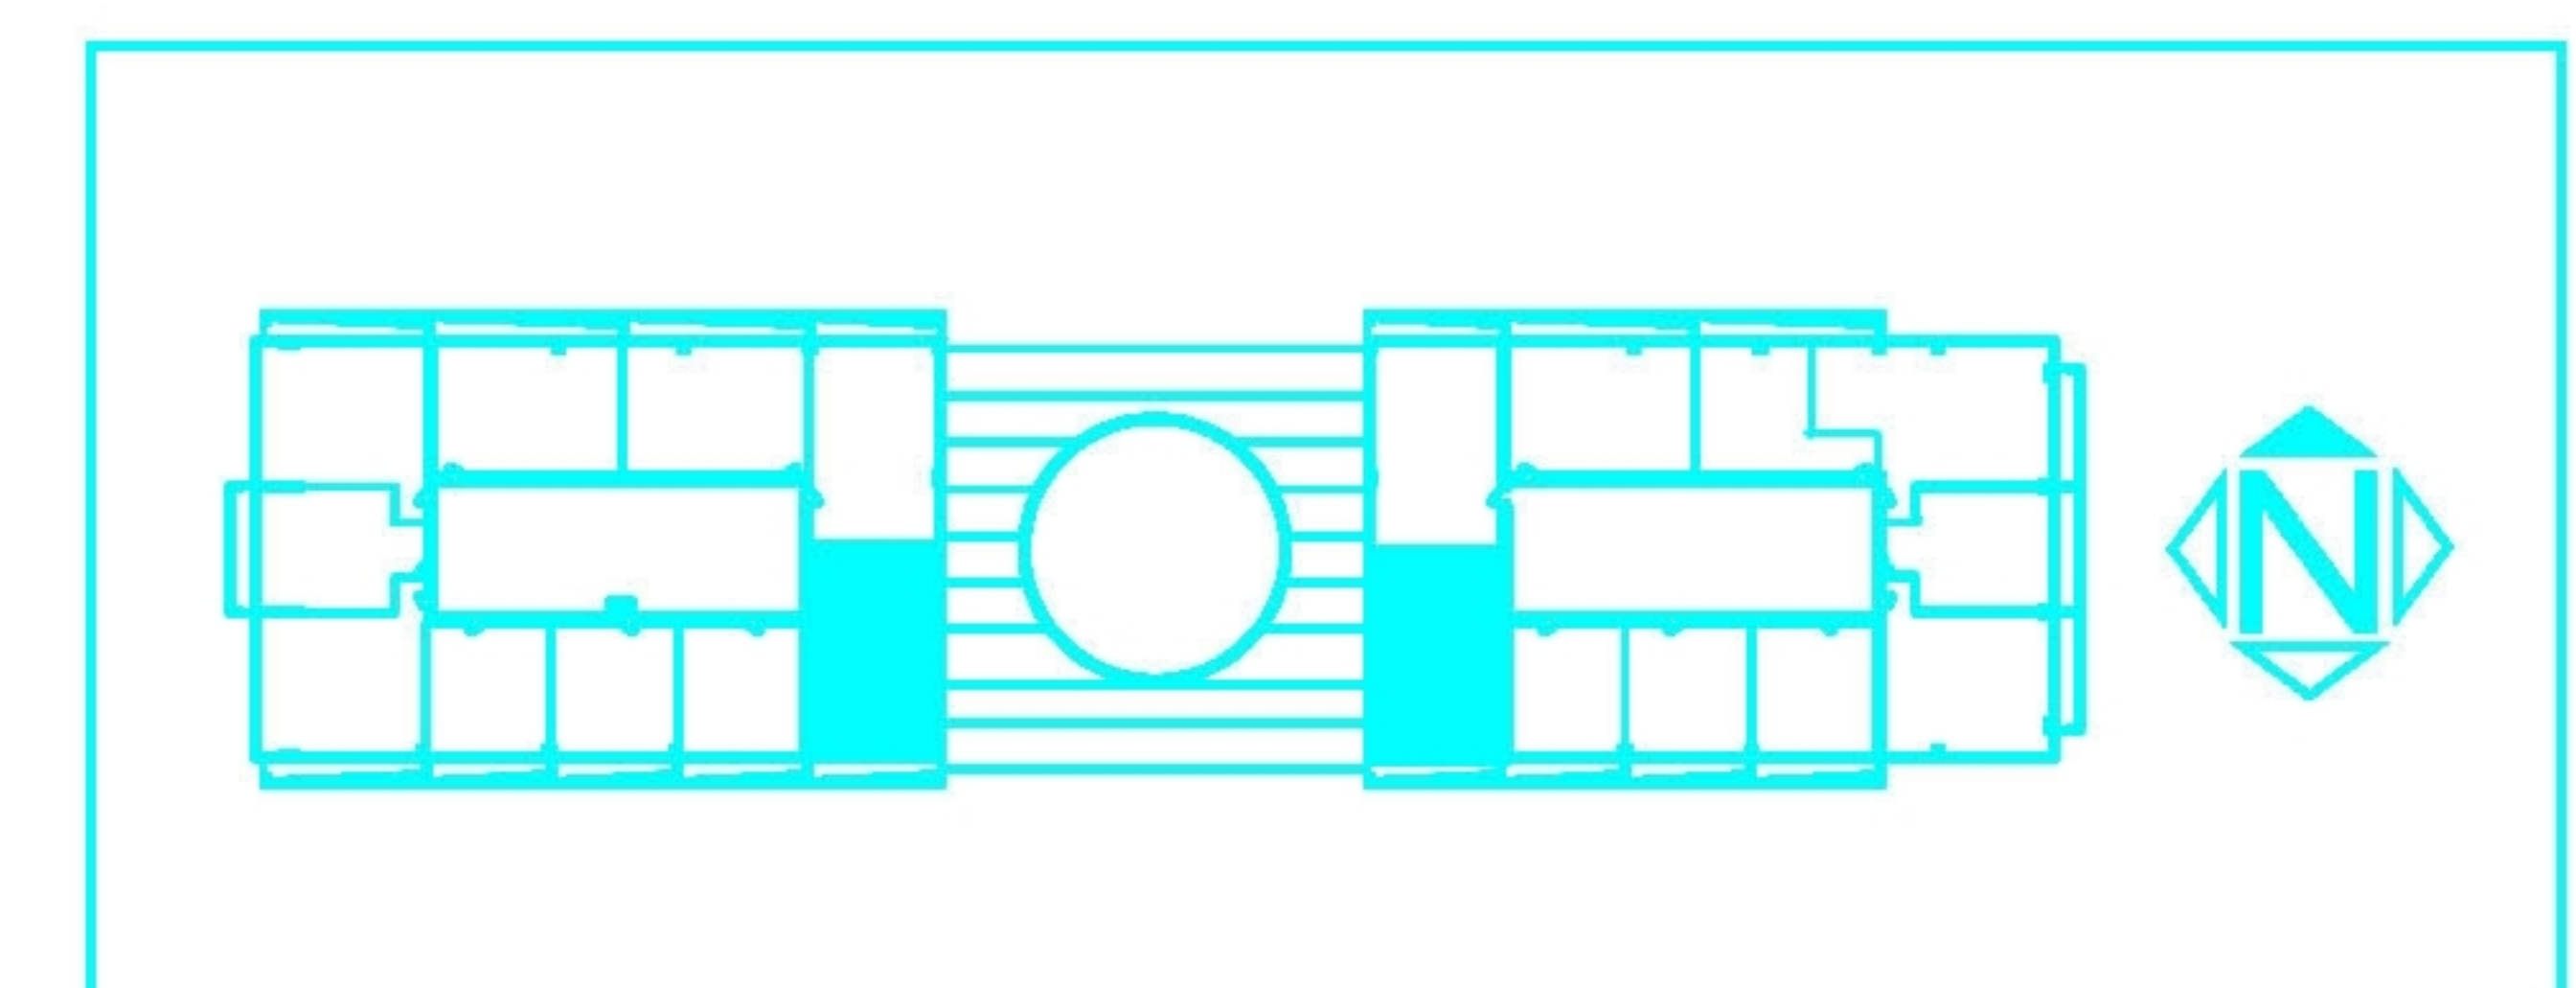

500 BRICKELL

Brickell.com

Brickell.com

B3	TOWERS E - W	interior 1,319 sf	exterior 123 sf
	scale: 1/4"=1'-0"	TOTAL 1,442 sf/133.96 m ²	
		2 bdr / 2 bath	