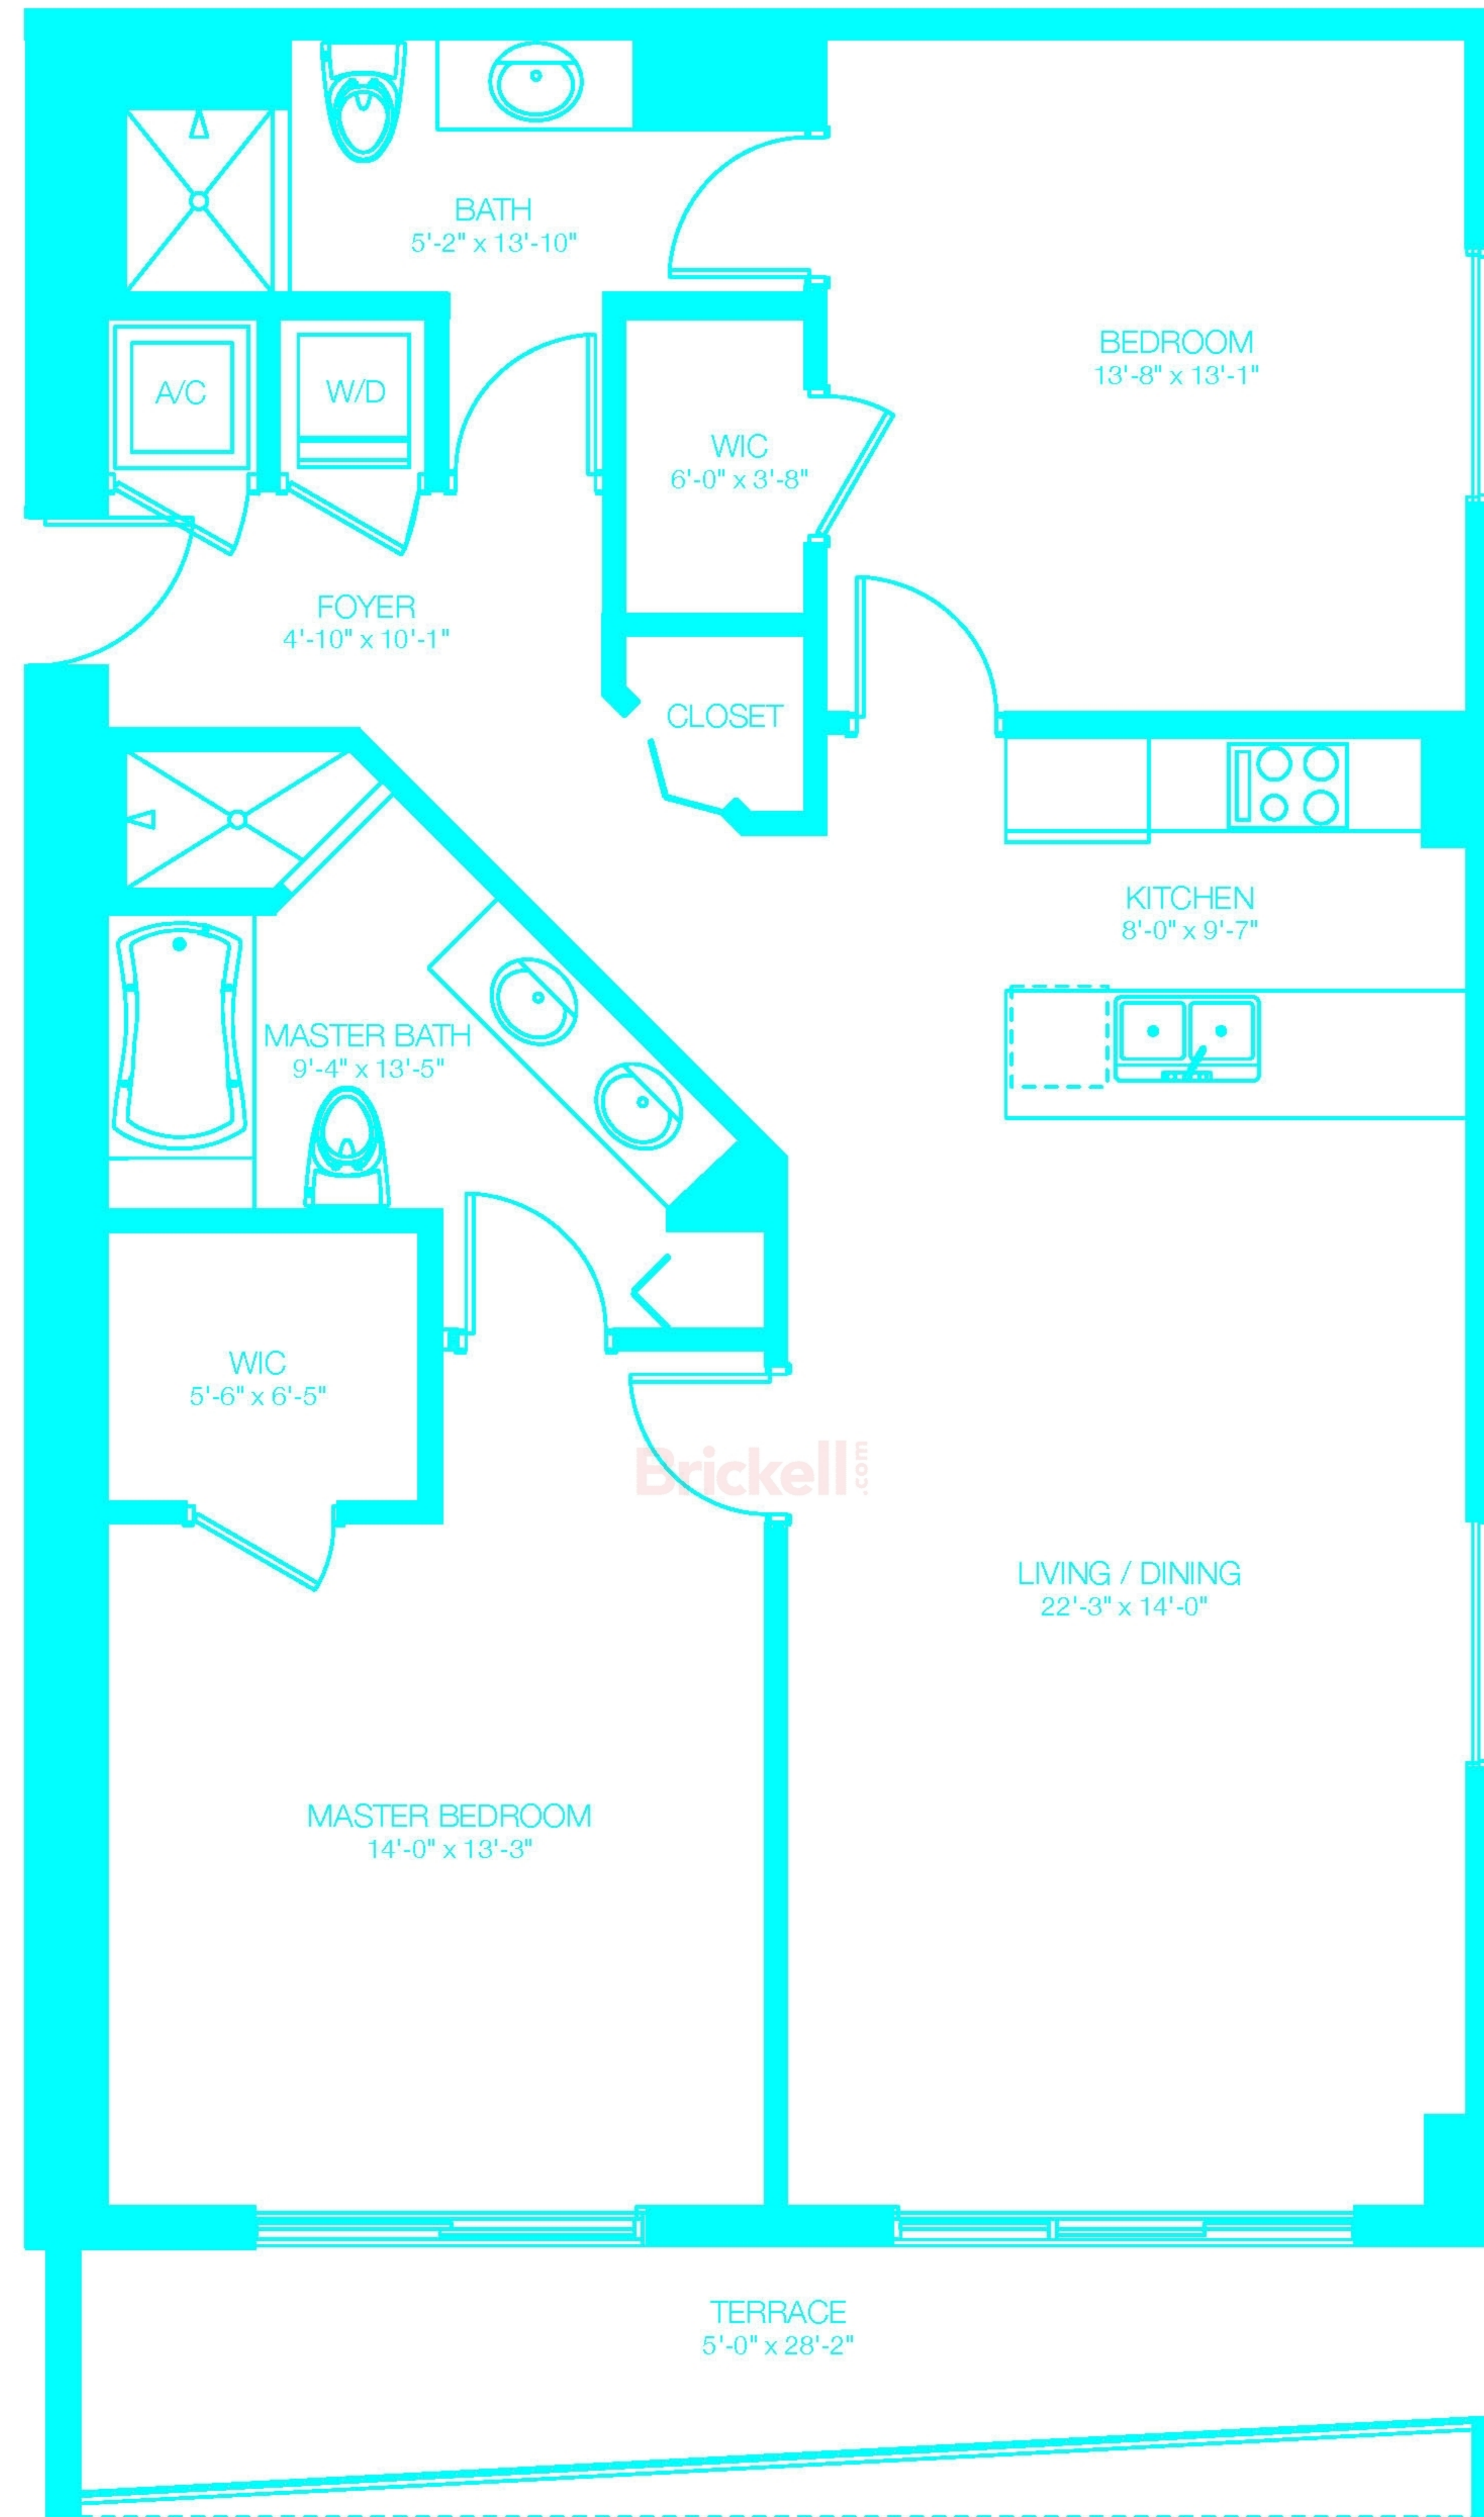

500 BRICKELL

Brickell.com

Brickell.com

B3	TOWERS E - W	interior 1,319 sf	exterior 123 sf
	scale: 1/4"=1'-0"	TOTAL 1,442 sf/133.96 m ²	
		2 bdr / 2 bath	