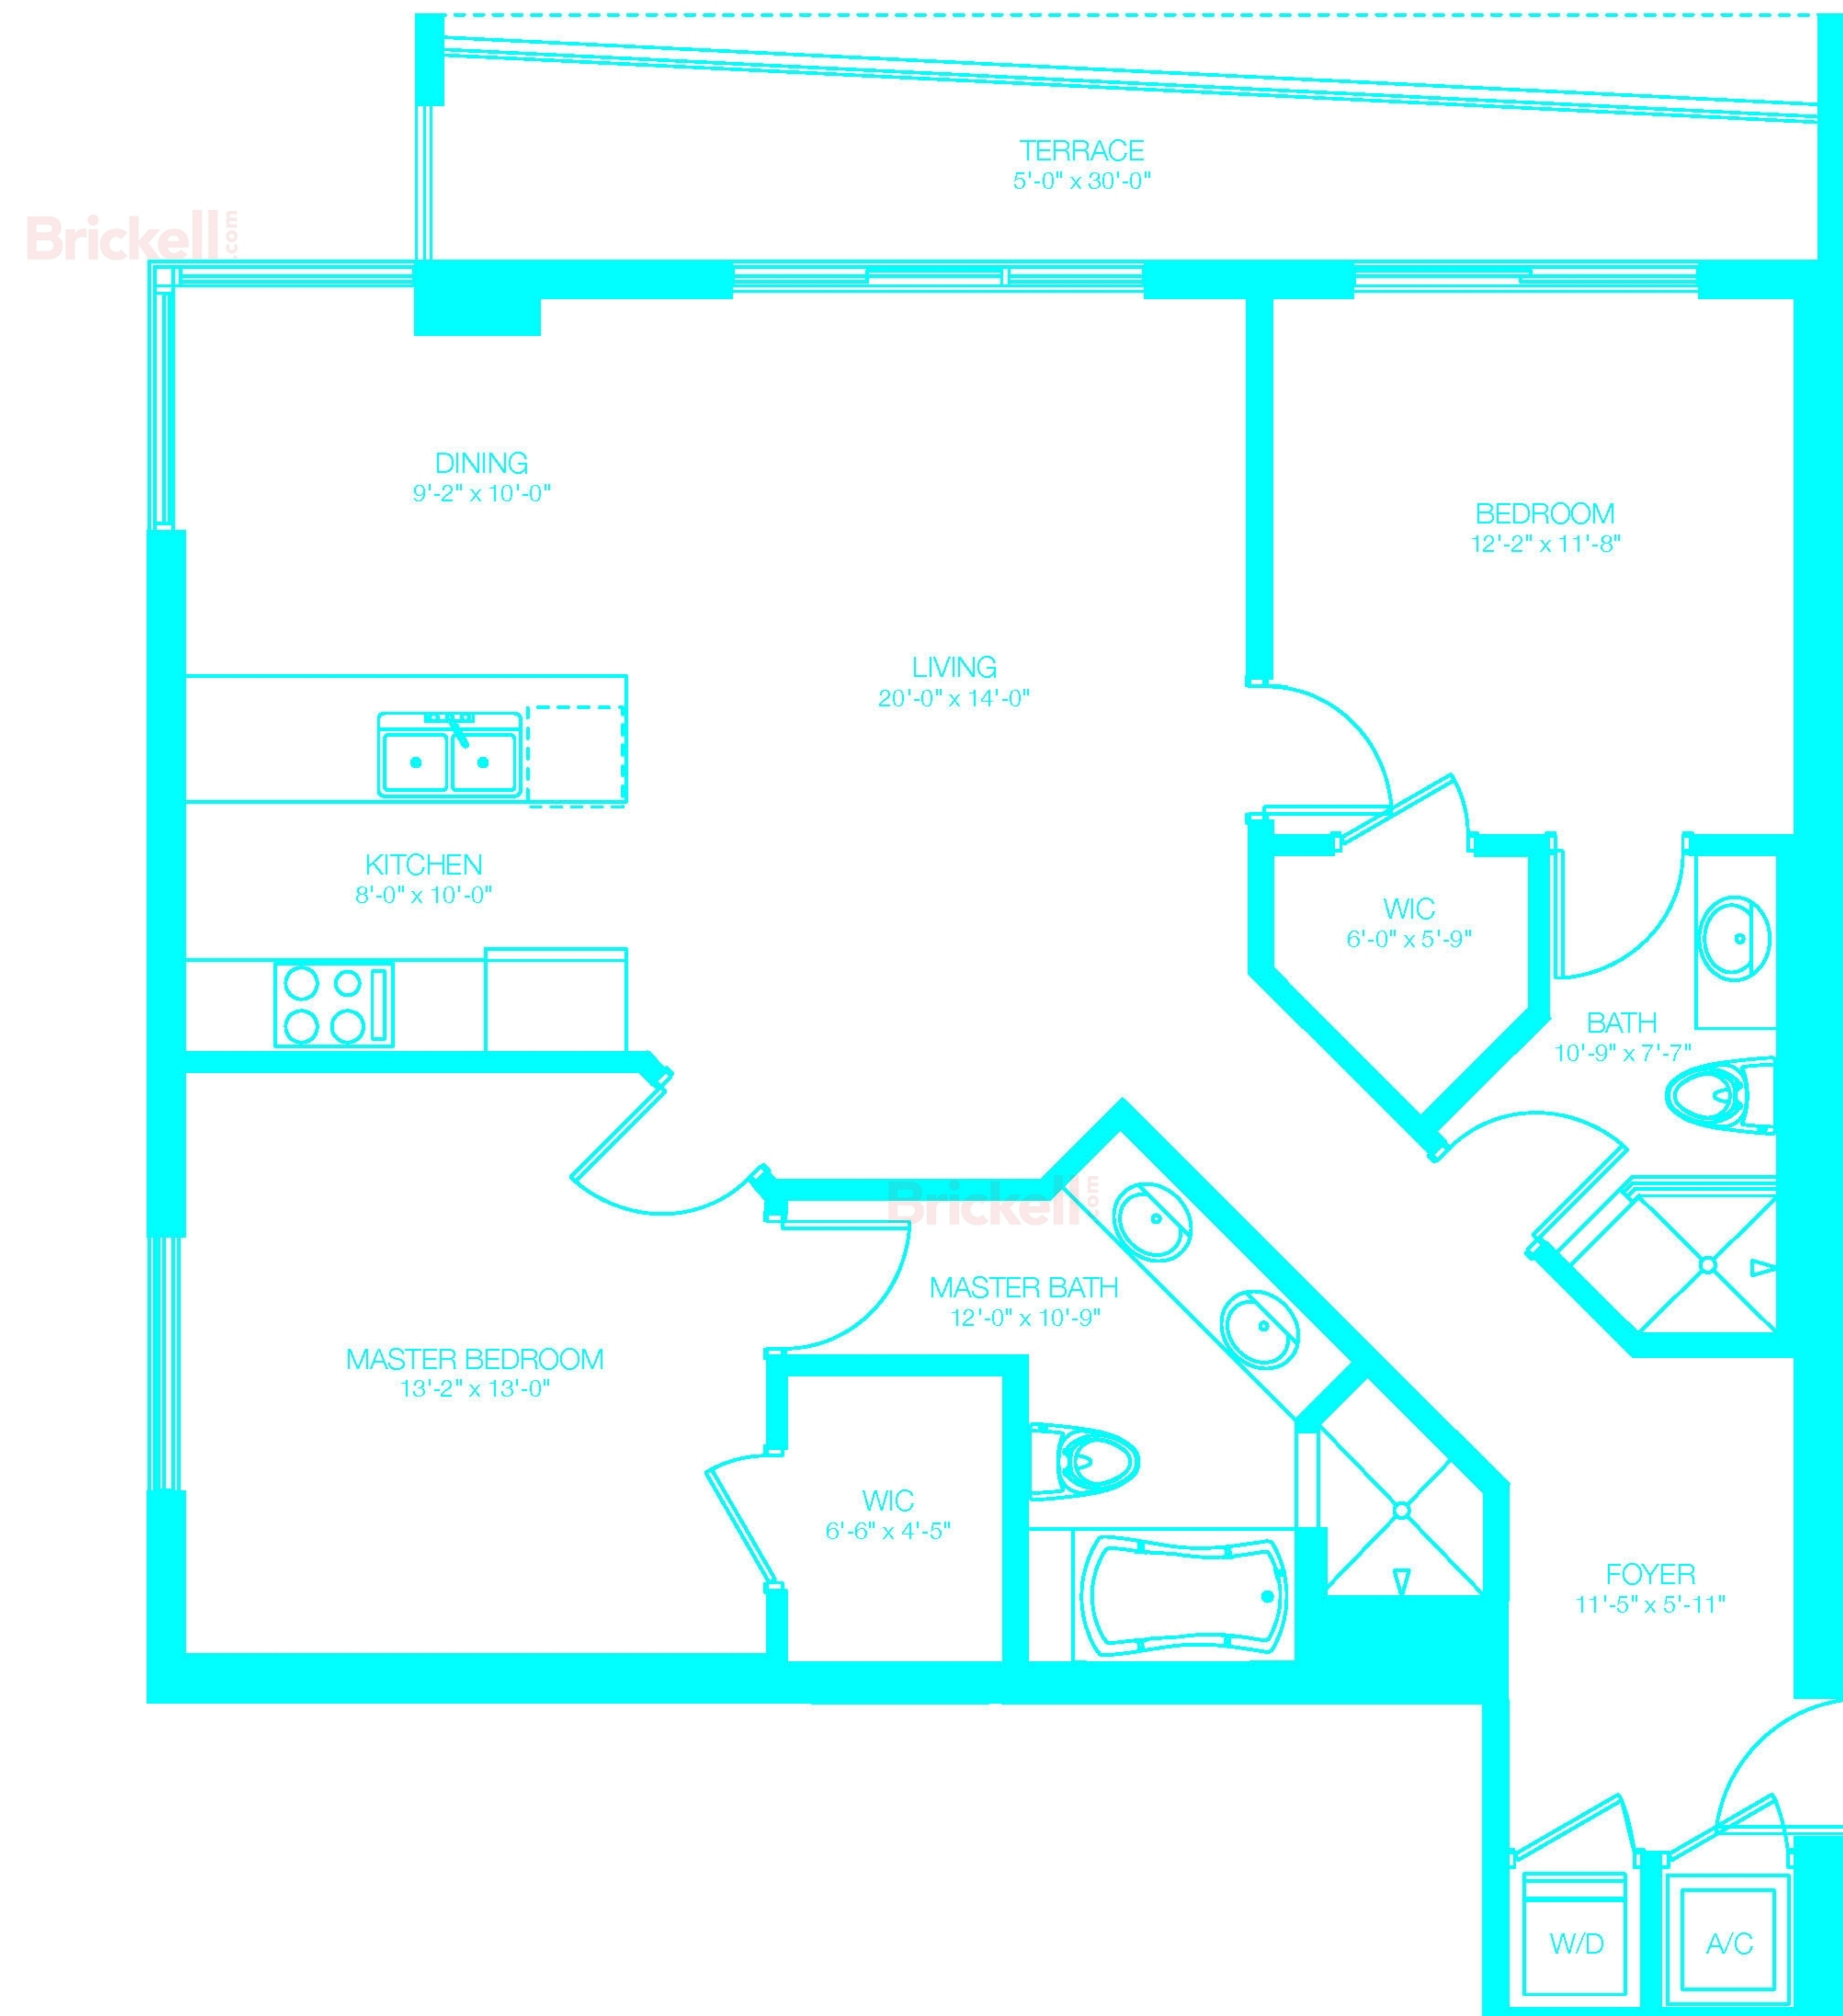

500 BRICKELL

Brickell.com

A1	TOWER WEST	interior 1,244 sf	exterior 150 sf
		TOTAL 1,394 sf / 129.50 m ²	
		2 bdr / 2 bath	
scale: 1/4" = 1'-0"			