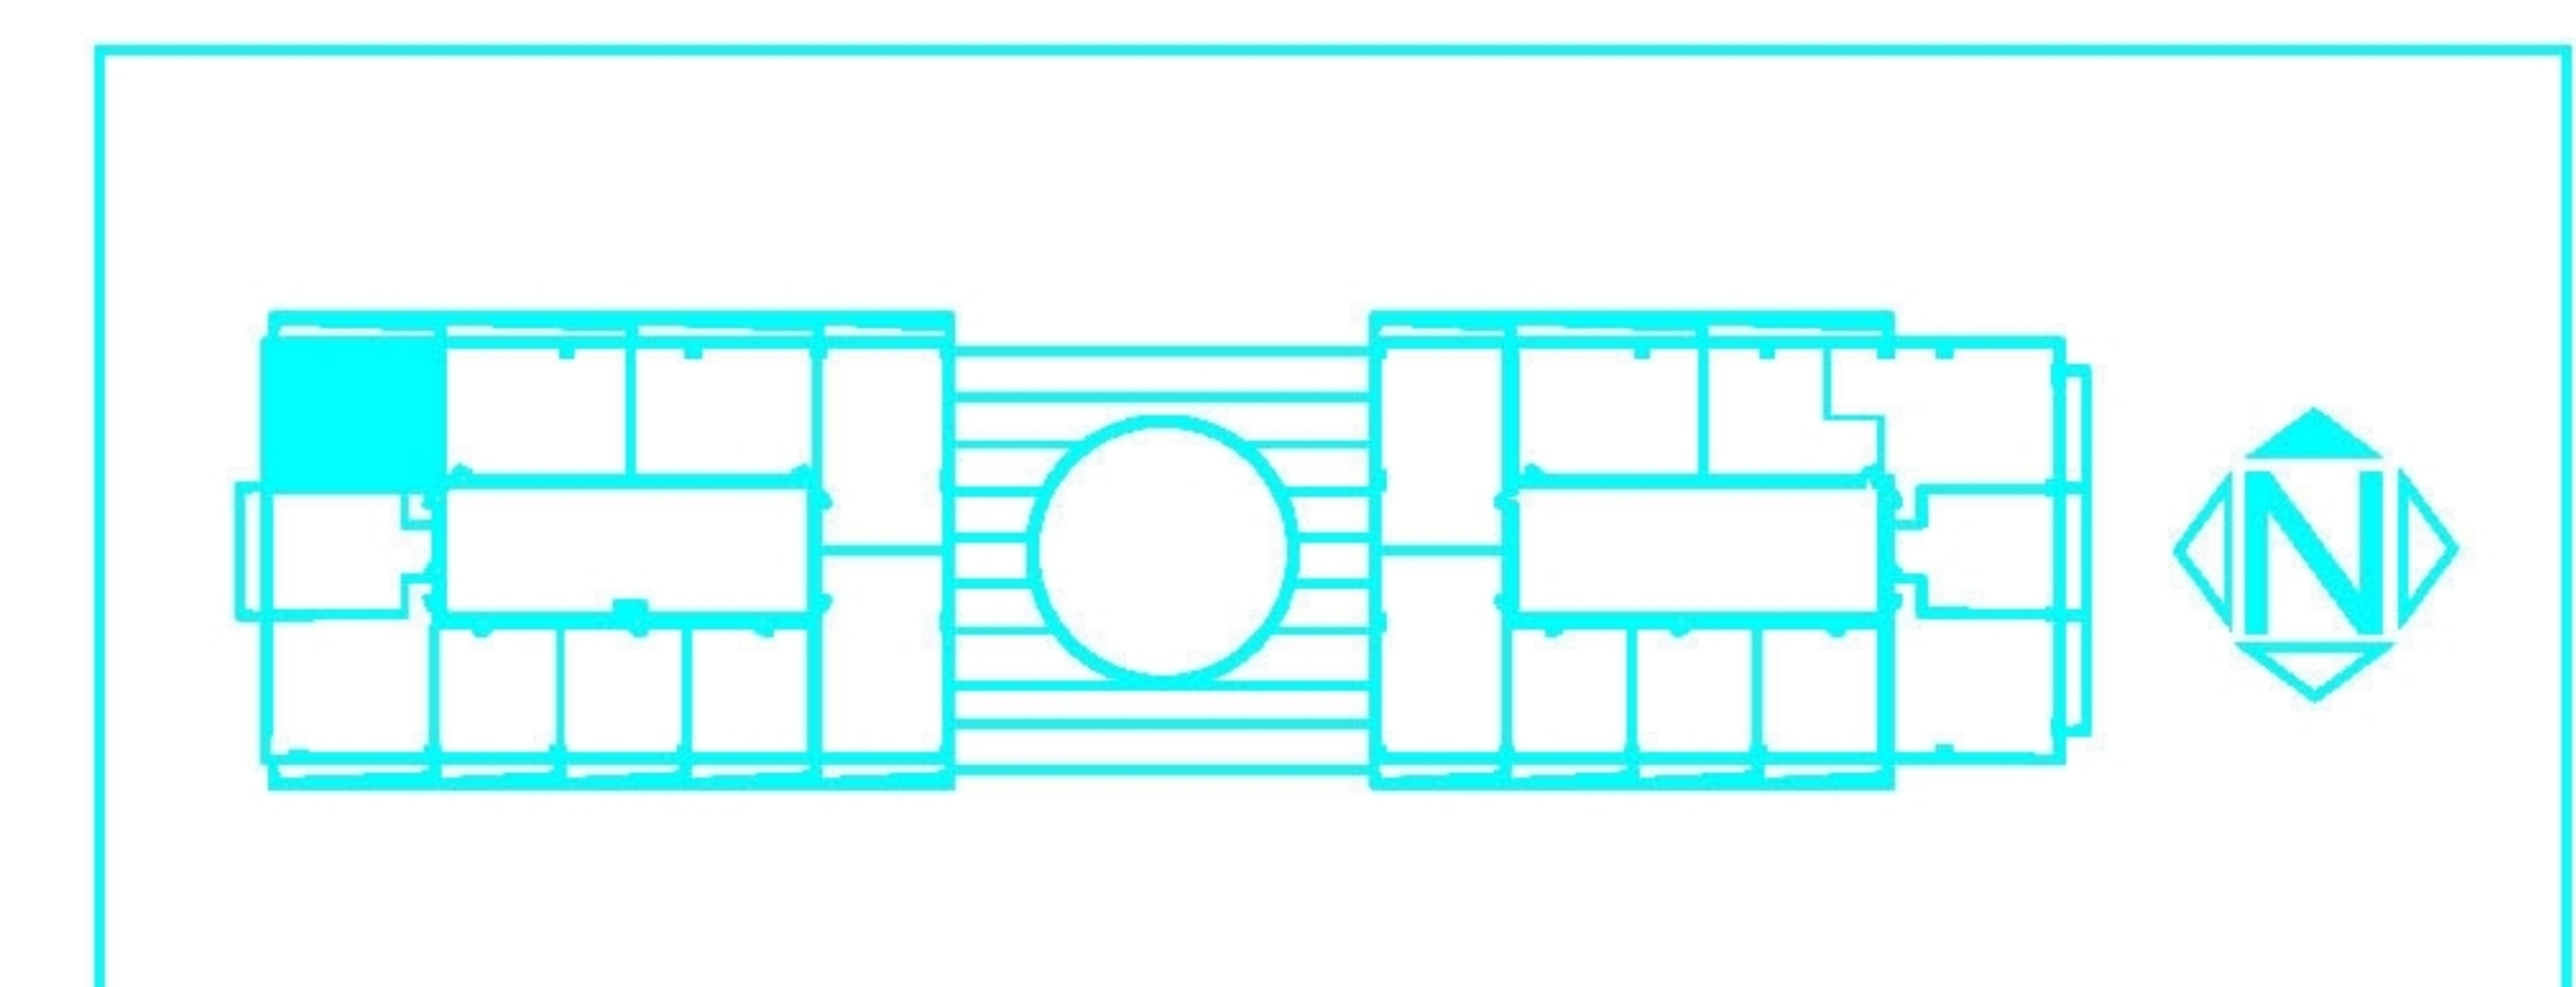

500 BRICKELL

Brickell.com

A1	TOWER WEST	interior 1,244 sf	exterior 150 sf
		TOTAL 1,394 sf / 129.50 m ²	
		2 bdr / 2 bath	
scale: 1/4" = 1'-0"			